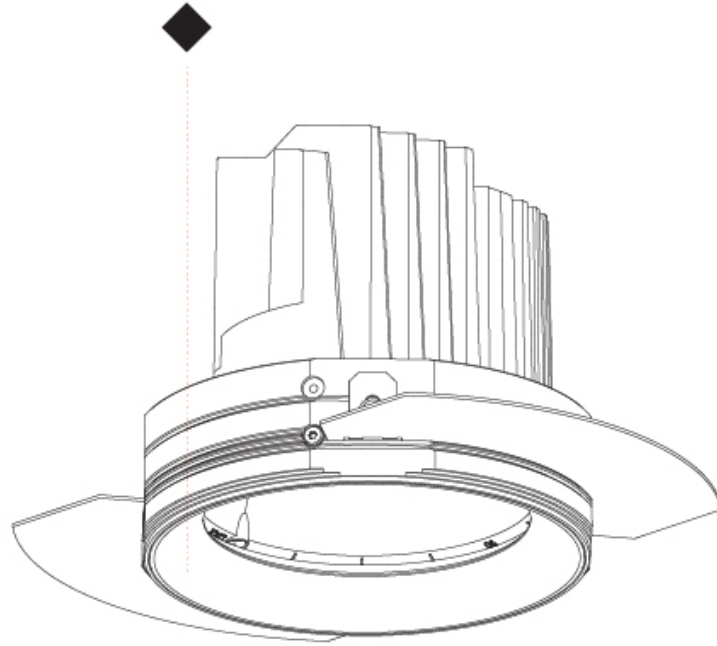

Ø 136mm 5 3/8"

140mm 5 1/2"	150mm 5 7/8"	10   12 1/2   15   25mm 3/8"   1/2"   9/16"   1"	10°	355°		

## BIONIQ ROUND SEMI ADJUSTABLE TRIMLESS

A35209-

PROJECT

TYPE

SPECIFIER

QUANTITY

DATE

A